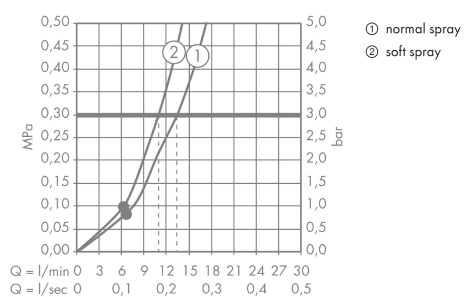

AXOR Starck Organic Baton hand shower 2jet

Surfaces: **Chrome** Article Number: **12680000**

Description

product features

- spray type adjustment by turning spray disc
- spray type: Rain, MonoRain
- flow rate at 3 bar: 13 l/min
- metal cover
- rinseable dirt filter
- connection thread G 1/2
- connection dimension: DN15
- suitable for continuous flow water heaters
- not suitable for rim-/ tile-mounted mixers

Technology

Product image

Scale drawing

Flowchart

The consumption was measured in combination with the appropriate fittings (thermostat/mixer/in-wall valve) to reflect actual application in practice.