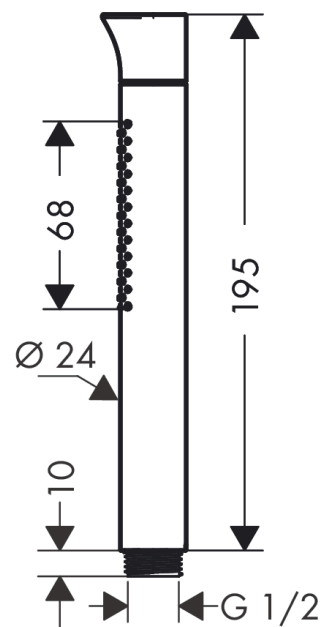

AXOR Starck Organic Baton hand shower 2jet

Surfaces: **Chrome** Article Number: **12680000**

Description

product features

- spray type adjustment by turning spray disc
- spray type: Rain, MonoRain
- flow rate at 3 bar: 13 l/min
- metal cover
- rinseable dirt filter
- connection thread G 1/2
- connection dimension: DN15
- suitable for continuous flow water heaters
- not suitable for rim-/ tile-mounted mixers

Technology

Product image

Scale drawing

Flowchart

The consumption was measured in combination with the appropriate fittings (thermostat/mixer/in-wall valve) to reflect actual application in practice.